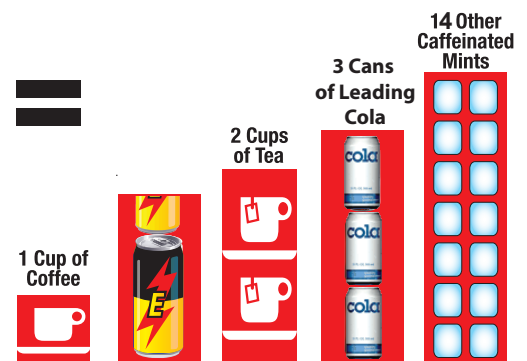

BUZZ BITES® Have the Packaging!

- BUZZ BITES® are perfect for today's consumer on the go. Ideal for students, drivers, sports enthusiasts or anyone who needs a sudden burst of energy.
- A hot cup or a cold can vs. one tiny BUZZ BITE® ? BUZZ BITES® fit perfectly in a purse or pocket. When your customer needs them, they've got the BUZZ!
- A pocket friendly tin of BUZZ BITES® gives your customers as much power/energy as six energy drinks at 1/6th the price!

BUZZ BITES® Have the Buzz!

- BUZZ BITES® give your consumers the mental and physical lift they crave in a convenient, indulgently sweet chocolate chew., with the margins you desire.
- Short on refrigerated space? BUZZ BITES® have a small foot print with high turns.

PRODUCT	SERVING SIZE	CAFFEINE PER SERVING	$ PER SERVING	$/100MG CAFFEINE
Buzz Bites®	1 Chew	100mg	$0.42	$0.42
Energy Drink	8oz Can	80mg	$2.29	$2.86
Penguin™ Mints	3 Mints	21mg	$0.18	$0.86
Coffee	8oz Cup	100mg	$2.00	$2.00

PRODUCT SPECIFICATIONS

	Case (8 Trays)	Display Trays	Unit
Pack	96 tins	12 tins	1 tin
Dimensions	12.6x6.7x4.9"	6.5x3.0x2.3"	2.8x2.2x.6"
Gross Wt.	13.7 lbs	1.7 lbs	1.3 oz
UPC	891252000050	891252000036	891252000012
Cube: 0.24		Pallet Pattern: 18x10=180	

DID YOU KNOW?

1 Buzz Bite® Energy Chew Has as Much Caffeine as...